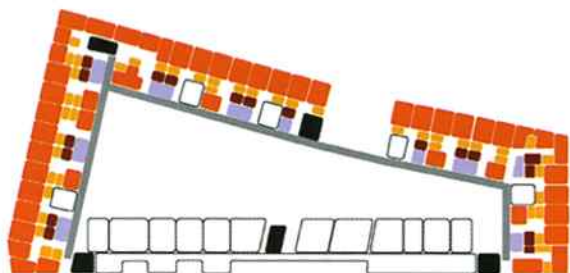

The design of the blocks, the conservation of fixed external borders, the materials, and the system of vertical openings have suggested the theme of "constructed mass", where the contrast between materials takes the form of vibrating shadows against a substantially monochrome background. The external edges of the buildings are marked by the regular spacing of the formworks of the ground floor's bare cement base and the wooden "shingle" shade system that casts light vibrations of shadow.

The distribution system of the student living quarters is arranged around a metal *ballatoio*, or elevated walkway, giving access, with varying degrees of privacy, to the student communal areas.

- aggregazione unità abitative

- unità alloggio
- servizi alla residenza
- corpo scala
- cavedio di ingresso
- ballatoio

- aggregazione cellule stanza

- unità ambientale
- cavedio di ingresso
- corpo scala
- ballatoio

- organizzazione alloggi