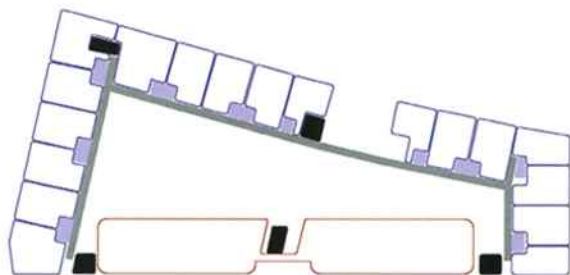

C+S ASSOCIATI
Carlo Cappai,
Maria Alessandra
Segantini

University Student Housing at Novoli

2006
Novoli, Florence, Italy

The 250 university student housing units and associated service areas are laid out on four upper floors. The underground floor is occupied by a parking garage, while the ground floor houses shops and the university cafeteria.

The distribution system of the student living quarters is arranged around a metal *ballatoio*, or elevated walkway, giving access, with varying degrees of privacy, to the student communal areas.

- aggregazione unità abitative