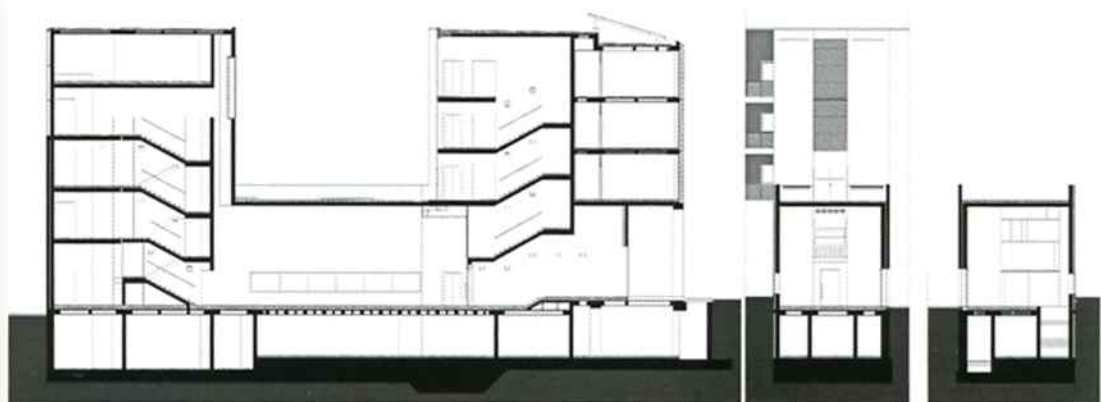

The design of the blocks, the conservation of fixed external borders, the materials, and the system of vertical openings have suggested the theme of "constructed mass", where the contrast between materials takes the form of vibrating shadows against a substantially monochrome background. The external edges of the buildings are marked by the regular spacing of the formworks of the ground floor's bare cement base and the wooden "shingle" shade system that casts light vibrations of shadow.

The distribution system of the student living quarters is arranged around a metal *ballatoio*, or elevated walkway, giving access, with varying degrees of privacy, to the student communal areas.

- aggregazione unità abitative

- unità alloggio
- servizi alla residenza
- corpo scala
- cavedio di ingresso
- ballatoio

- aggregazione cellule stanza

- unità ambientale
- cavedio di ingresso
- corpo scala
- ballatoio

- organizzazione alloggi