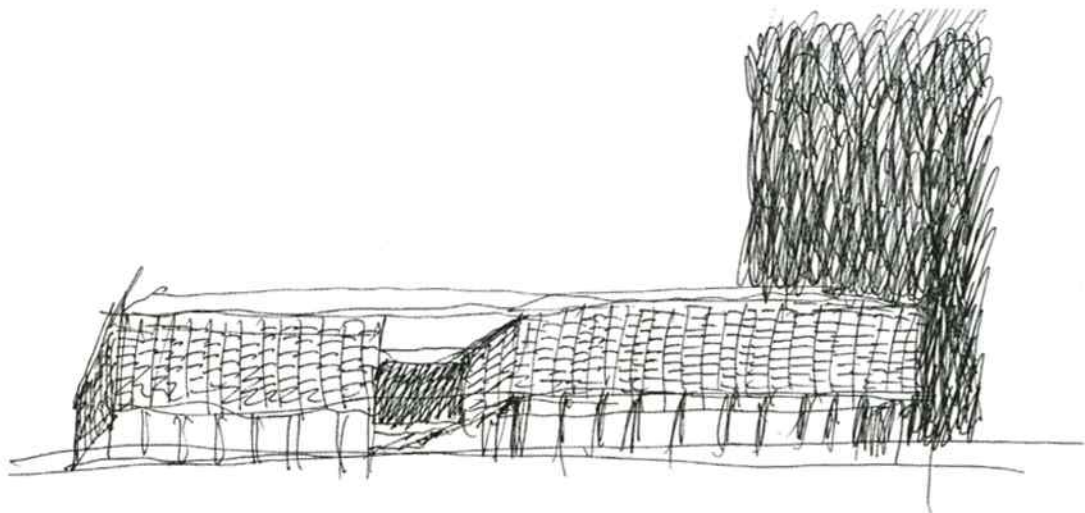

The design of the blocks, the conservation of fixed external borders, the materials, and the system of vertical openings have suggested the theme of "constructed mass", where the contrast between materials takes the form of vibrating shadows against a substantially monochrome background. The external edges of the buildings are marked by the regular spacing of the formworks of the ground floor's bare cement base and the wooden "shingle" shade system that casts light vibrations of shadow.

The distribution system of the student living quarters is arranged around a metal *ballatoio*, or elevated walkway, giving access, with varying degrees of privacy, to the student communal areas.

- aggregazione unità abitative