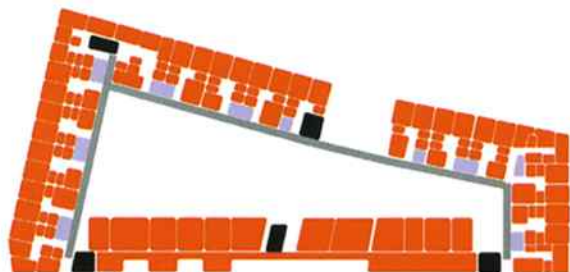

The design of the blocks, the conservation of fixed external borders, the materials, and the system of vertical openings have suggested the theme of "constructed mass", where the contrast between materials takes the form of vibrating shadows against a substantially monochrome background. The external edges of the buildings are marked by the regular spacing of the formworks of the ground floor's bare cement base and the wooden "shingle" shade system that casts light vibrations of shadow.

The distribution system of the student living quarters is arranged around a metal *ballatoio*, or elevated walkway, giving access, with varying degrees of privacy, to the student communal areas.

- aggregazione unità abitative

- unità alloggio
- servizi alla residenza
- corpo scala
- cavedio di ingresso
- ballatoio

- aggregazione cellule stanza

- unità ambientale
- cavedio di ingresso
- corpo scala
- ballatoio

- organizzazione alloggi